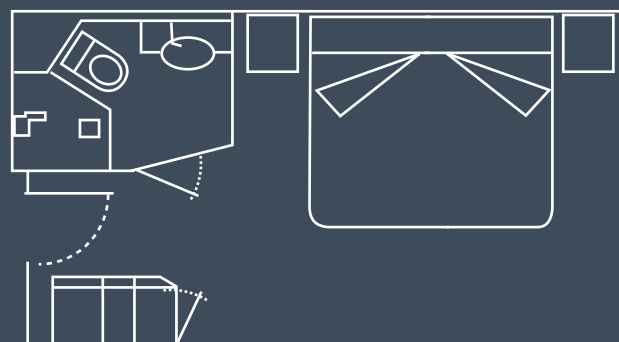

AUSTRALIS[®]
CAPE HORN & PATAGONIA

DECK & CABIN PLAN

M/V VENTUS AUSTRALIS - M/V STELLA AUSTRALIS

GUEST CAPACITY: 200

TOTAL NUMBER OF CABINS: 100

STANDARD TWIN CABIN

16,5 m² / 177 ft²

STANDARD DOUBLE CABIN

16,5 m² / 177 ft²

SUPERIOR DOUBLE CABIN

20,5 m² / 220 ft²

5TH - DARWIN DECK

4TH - CABO DE HORNOS DECK

AAA (23)
AAA SUPERIOR (2)

3TH - TIERRA DEL FUEGO DECK

AA (36)
AA SUPERIOR (2)