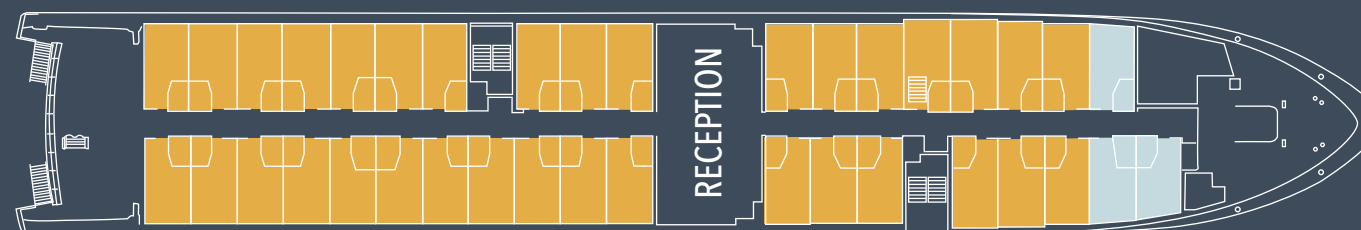

AUSTRALIS[®]
CAPE HORN & PATAGONIA

DECK & CABIN PLAN

M/V VENTUS AUSTRALIS - M/V STELLA AUSTRALIS

GUEST CAPACITY: 200

TOTAL NUMBER OF CABINS: 100

STANDARD TWIN CABIN

16,5 m² / 177 ft²

STANDARD DOUBLE CABIN

16,5 m² / 177 ft²

SUPERIOR DOUBLE CABIN

20,5 m² / 220 ft²

5TH - DARWIN DECK

4TH - CABO DE HORNOS DECK

AAA (23)
AAA SUPERIOR (2)

3TH - TIERRA DEL FUEGO DECK

AA (36)
AA SUPERIOR (2)

2ND - MAGALLANES DECK

A (34) B (3)

1ST - PATAGONIA DECK