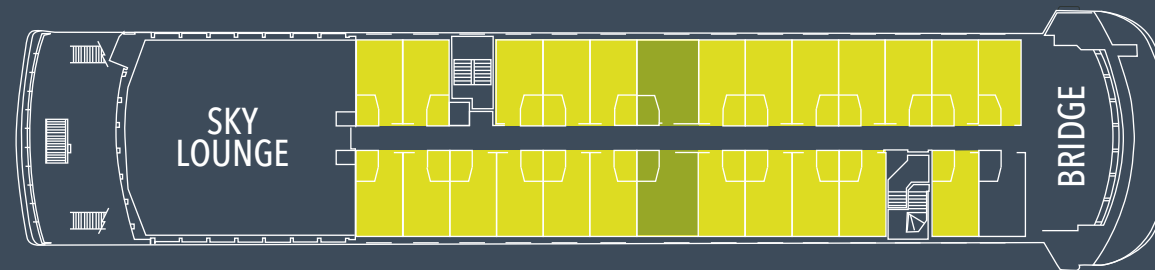

AUSTRALIS[®]
CAPE HORN & PATAGONIA

DECK & CABIN PLAN

M/V VENTUS AUSTRALIS - M/V STELLA AUSTRALIS

GUEST CAPACITY: 200

TOTAL NUMBER OF CABINS: 100

STANDARD TWIN CABIN

16,5 m² / 177 ft²

STANDARD DOUBLE CABIN

16,5 m² / 177 ft²

SUPERIOR DOUBLE CABIN

20,5 m² / 220 ft²

5TH - DARWIN DECK

4TH - CABO DE HORNOS DECK

AAA (23)
AAA SUPERIOR (2)

3TH - TIERRA DEL FUEGO DECK

AA (36)
AA SUPERIOR (2)

2ND - MAGALLANES DECK

A (34) B (3)

1ST - PATAGONIA DECK