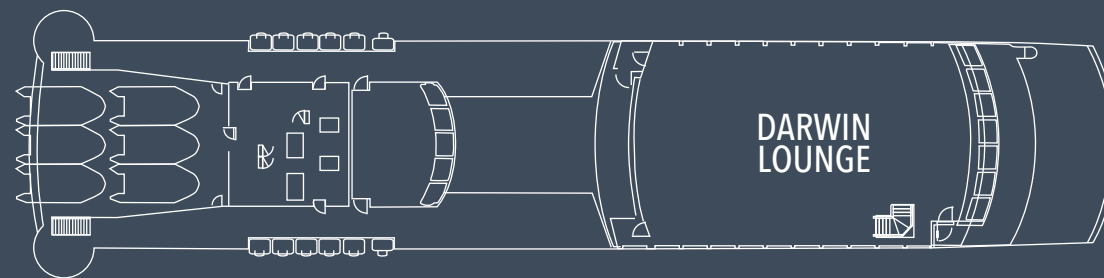

AUSTRALIS[®]
CAPE HORN & PATAGONIA

DECK & CABIN PLAN

M/V VENTUS AUSTRALIS - M/V STELLA AUSTRALIS

GUEST CAPACITY: 200

TOTAL NUMBER OF CABINS: 100

STANDARD TWIN CABIN

16,5 m² / 177 ft²

STANDARD DOUBLE CABIN

16,5 m² / 177 ft²

SUPERIOR DOUBLE CABIN

20,5 m² / 220 ft²

5TH - DARWIN DECK

4TH - CABO DE HORNOS DECK

AAA (23)
AAA SUPERIOR (2)

3TH - TIERRA DEL FUEGO DECK

AA (36)
AA SUPERIOR (2)