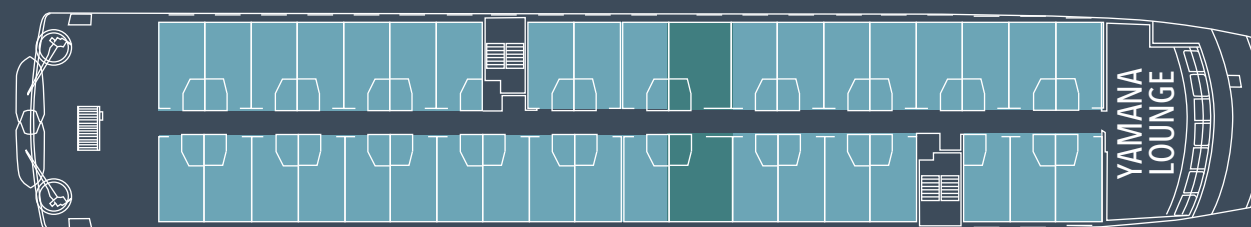

AUSTRALIS[®]
CAPE HORN & PATAGONIA

DECK & CABIN PLAN

M/V VENTUS AUSTRALIS - M/V STELLA AUSTRALIS

GUEST CAPACITY: 200

TOTAL NUMBER OF CABINS: 100

STANDARD TWIN CABIN

16,5 m² / 177 ft²

STANDARD DOUBLE CABIN

16,5 m² / 177 ft²

SUPERIOR DOUBLE CABIN

20,5 m² / 220 ft²

5TH - DARWIN DECK

4TH - CABO DE HORNOS DECK

AAA (23)
AAA SUPERIOR (2)

3TH - TIERRA DEL FUEGO DECK

AA (36)
AA SUPERIOR (2)

2ND - MAGALLANES DECK

A (34) B (3)

1ST - PATAGONIA DECK